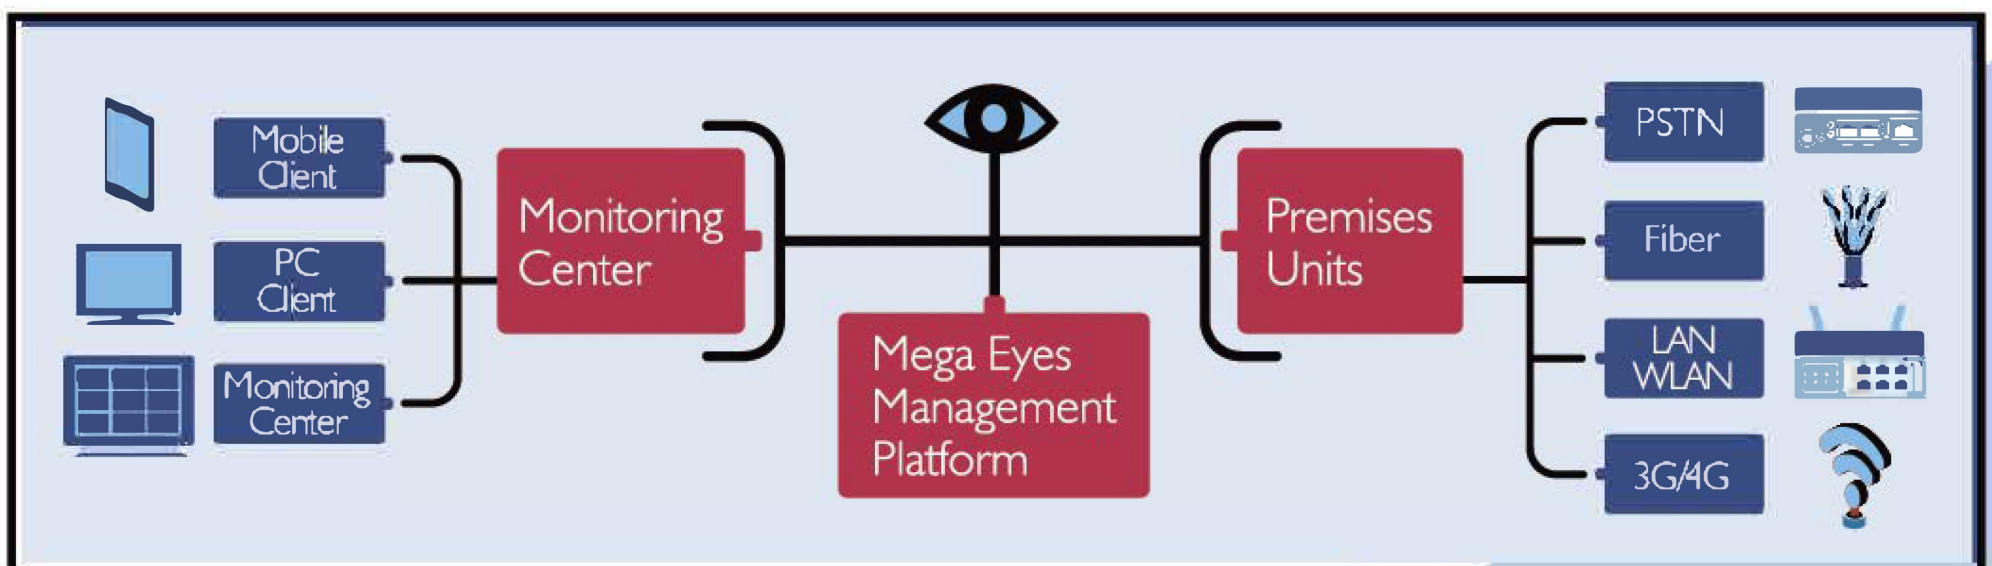

SAFE CITY

Mega Eyes

Anytime and Anywhere

20+ Industries

200+ Cities over the World

Intelligent Video Surveillance Platform

Key Figures

Key Features

- Mobility
- Intelligent
- Open & Compatibility
- Flexible Business Model
- Global Operation & Local Service
- Carrier-grade Platform & Managed Network

IP Network

Monitoring

China Telecom Americas

607 Herndon Parkway, Suite 201